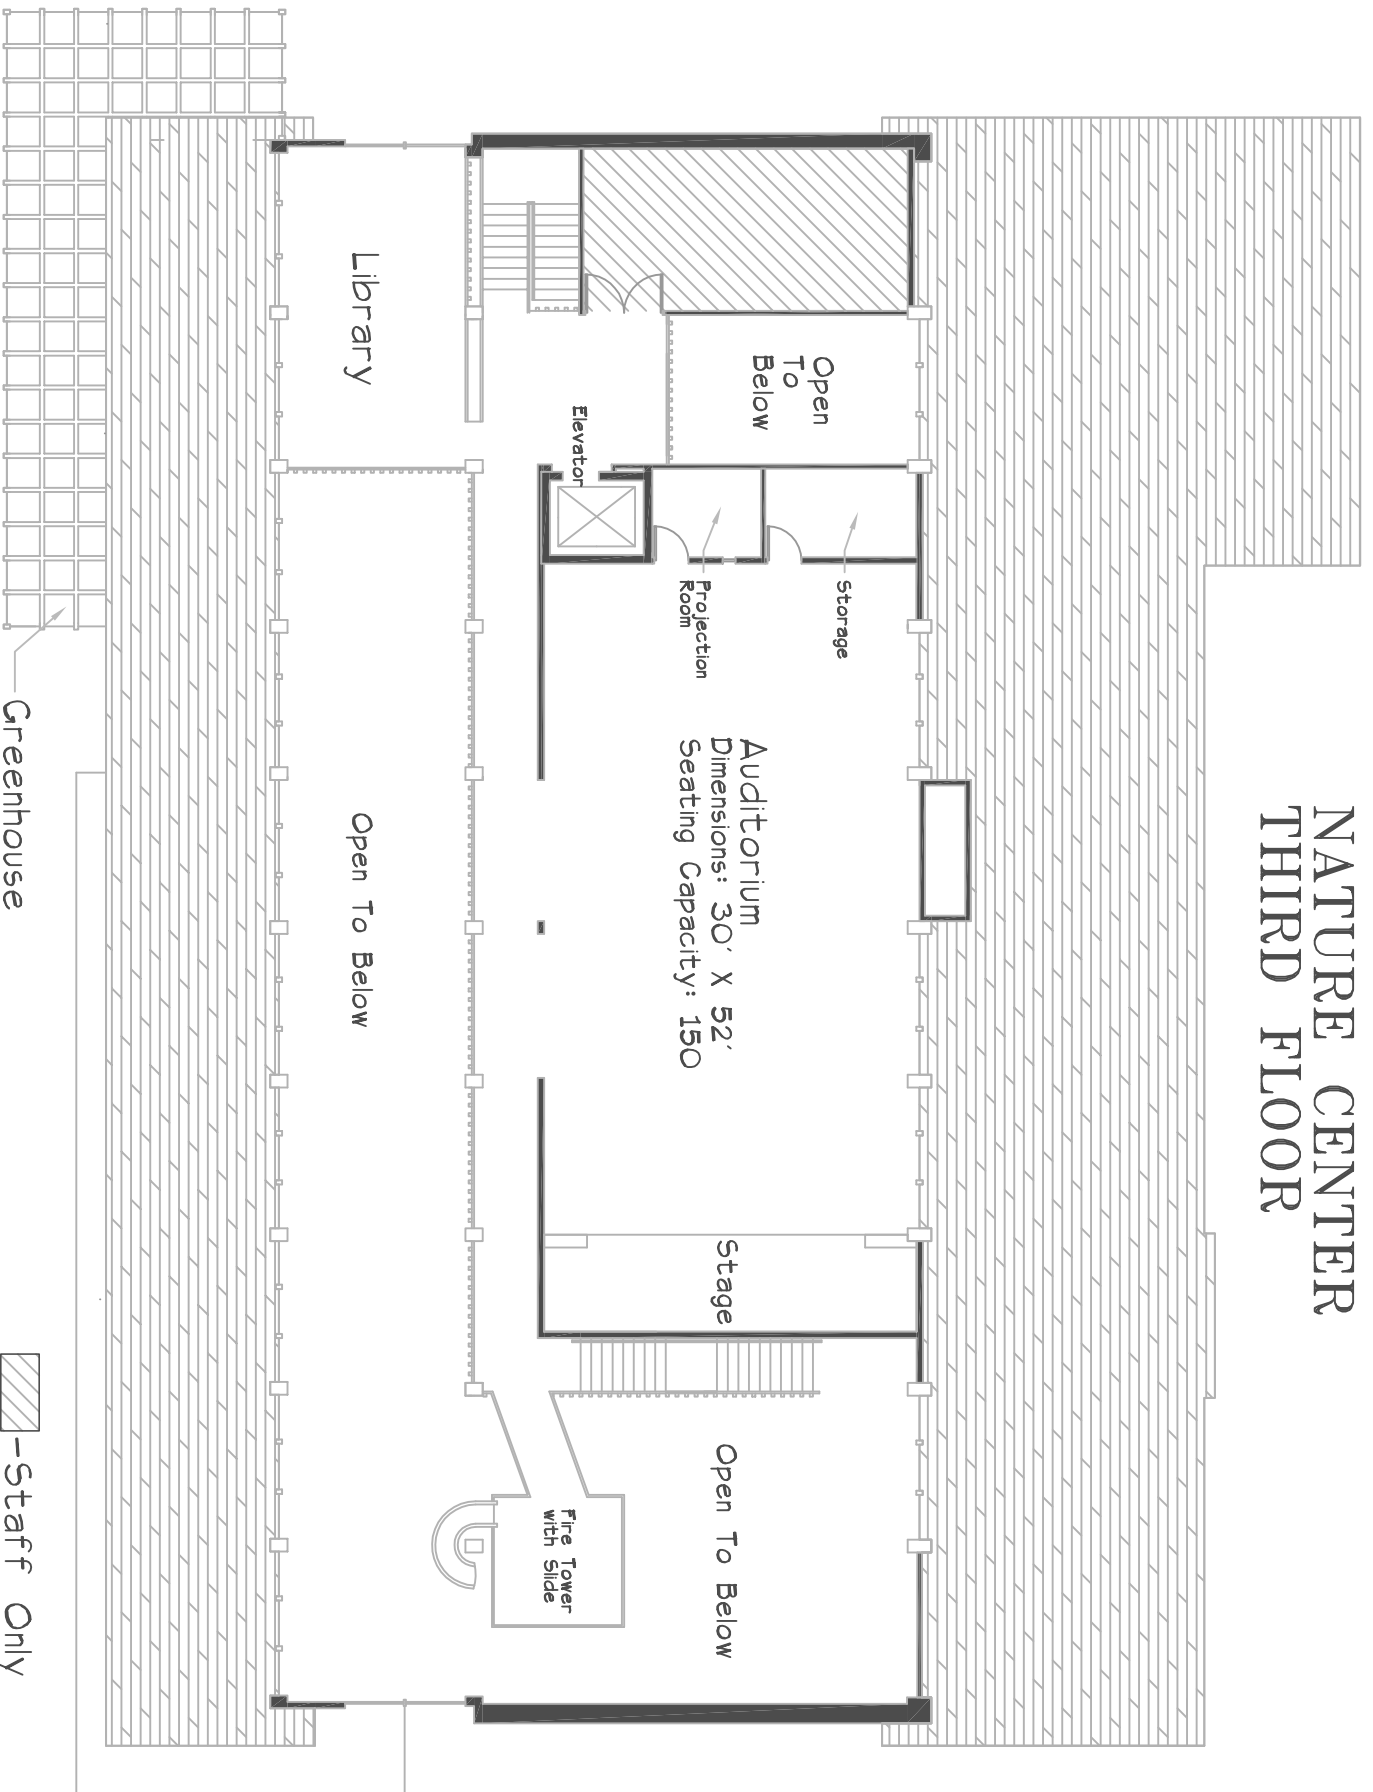

NATURE CENTER THIRD FLOOR

Auditorium
Dimensions: 30' X 52'
Seating Capacity: 150

Library

Open
To
Below

Elevator

Projection
Room

Storage

Open To Below

Stage

Open To Below

Fire Tower
with
Slide

Greenhouse

 - Staff Only