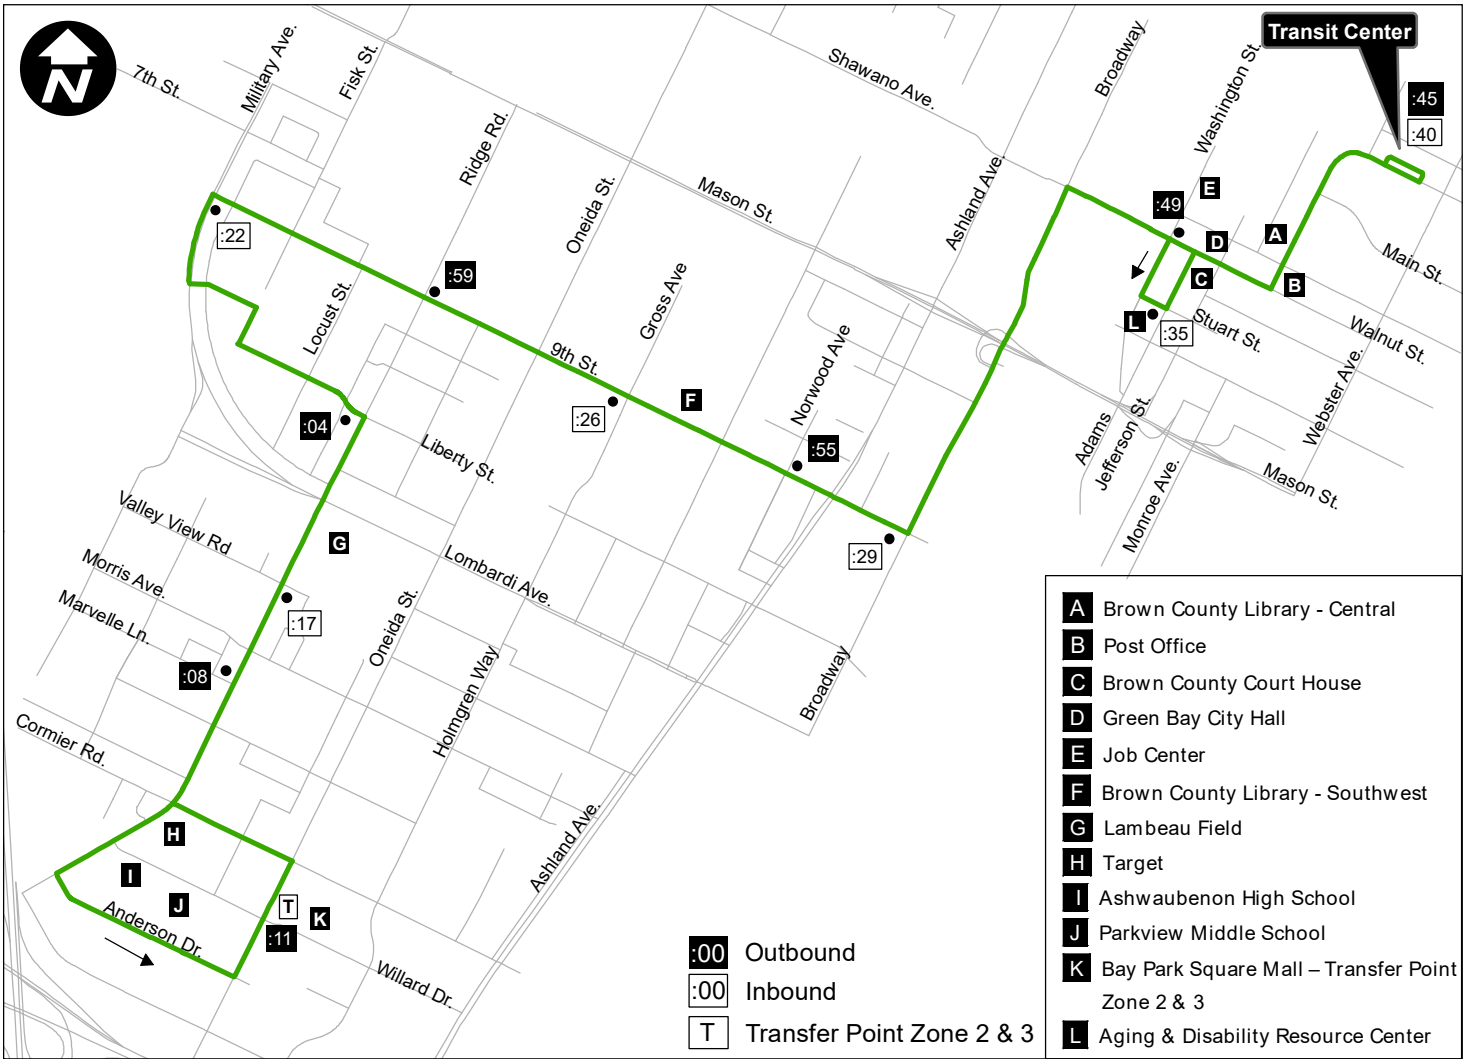

# Route 8 Green Line

**Monday - Friday**

Hourly Service 5:45 AM - 6:45 PM  
(with the last bus departing the Transit Center at 5:45 PM)

**Saturday**

Hourly Service 7:45 AM - 1:45 PM  
(with the last bus departing the Transit Center at 12:45 PM)

<b>Outbound</b>	<b>Hourly</b>
Transit Center	:45
Walnut & Washington	:49
9th & Norwood	:55
9th & Ridge	:59
Liberty & Ridge	:04
Ridge & Marvella	:08
<b>Bay Park Zone 2 &amp; 3 Transfer Point</b>	<b>:11</b>

<b>Inbound</b>	<b>Hourly</b>
Ridge & Valley View	:17
9th & Military	:22
9th & Gross	:26
9th & Broadway	:29
Stuart & Adams	:35
Transit Center	:40