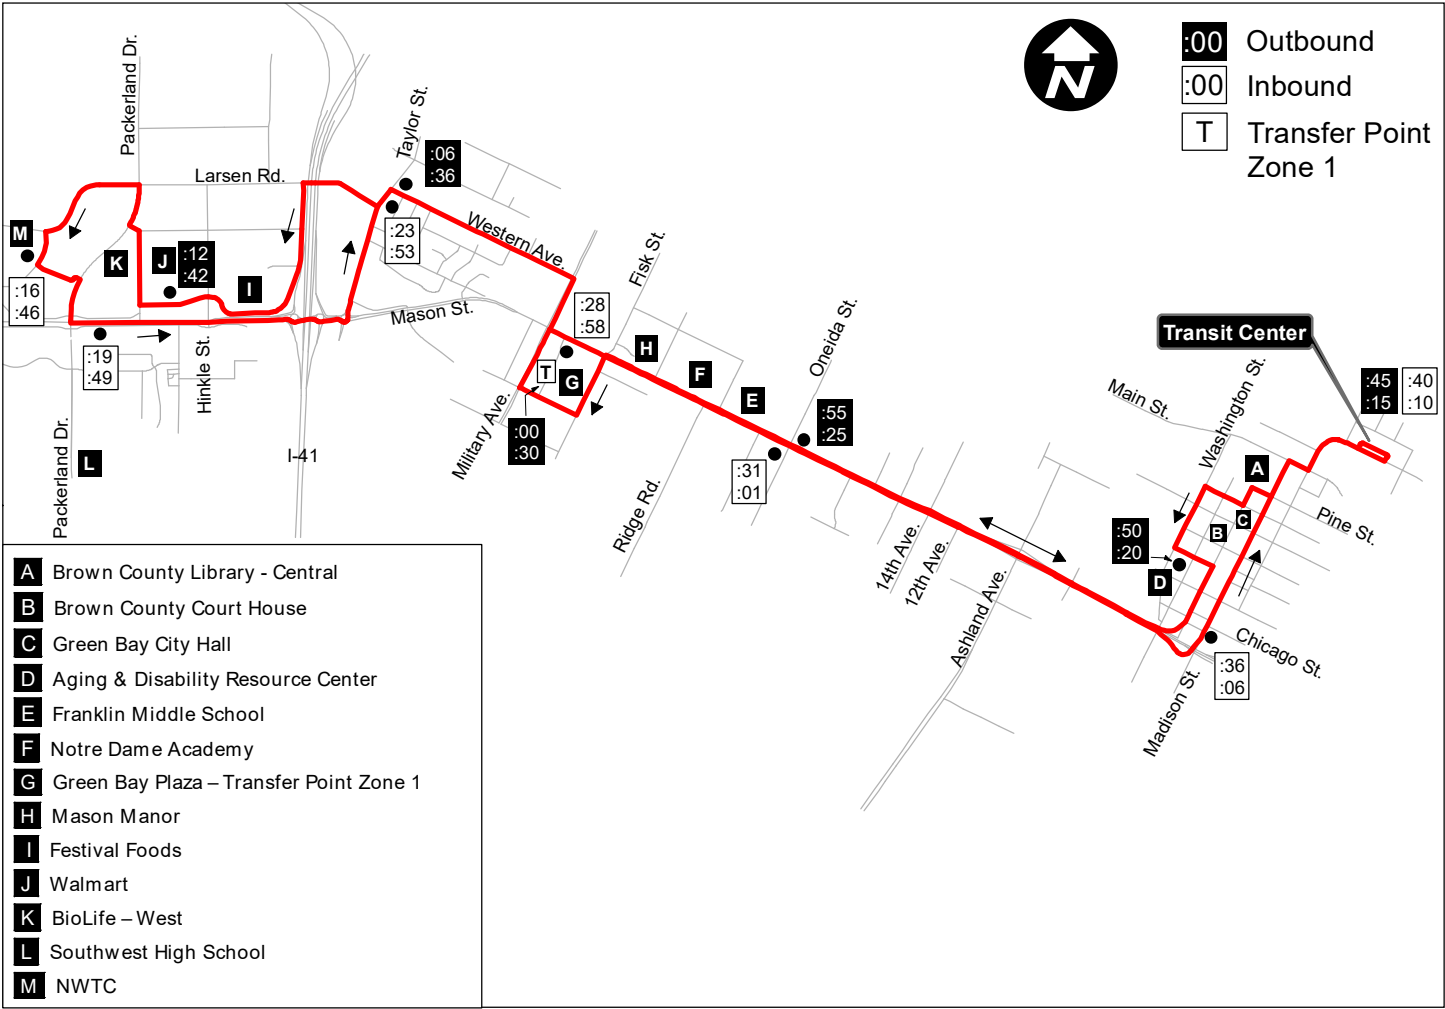

Route 6 Red Line

Monday - Friday 1/2 Hour Service 5:45 AM - 6:45 PM
(with the last bus departing the Transit Center at 5:45 PM)

Saturday 1/2 Hour Service 7:45 AM - 1:45 PM
(with the last bus departing the Transit Center at 12:45 PM)

Outbound	1/2 Hour	
Transit Center	:45	:15
Stuart & Adams	:50	:20
W Mason & Oneida	:55	:25
GB Plaza Zone 1 Transfer Point	:00	:30
Western & Taylor	:06	:36
Walmart - West	:12	:42

Inbound	1/2 Hour	
NWTC	:16	:46
W Mason & Packerland	:19	:49
Taylor & Western	:23	:53
W Mason & Military	:28	:58
W Mason & Oneida	:31	:01
Madison & Chicago	:36	:06
Transit Center	:40	:10