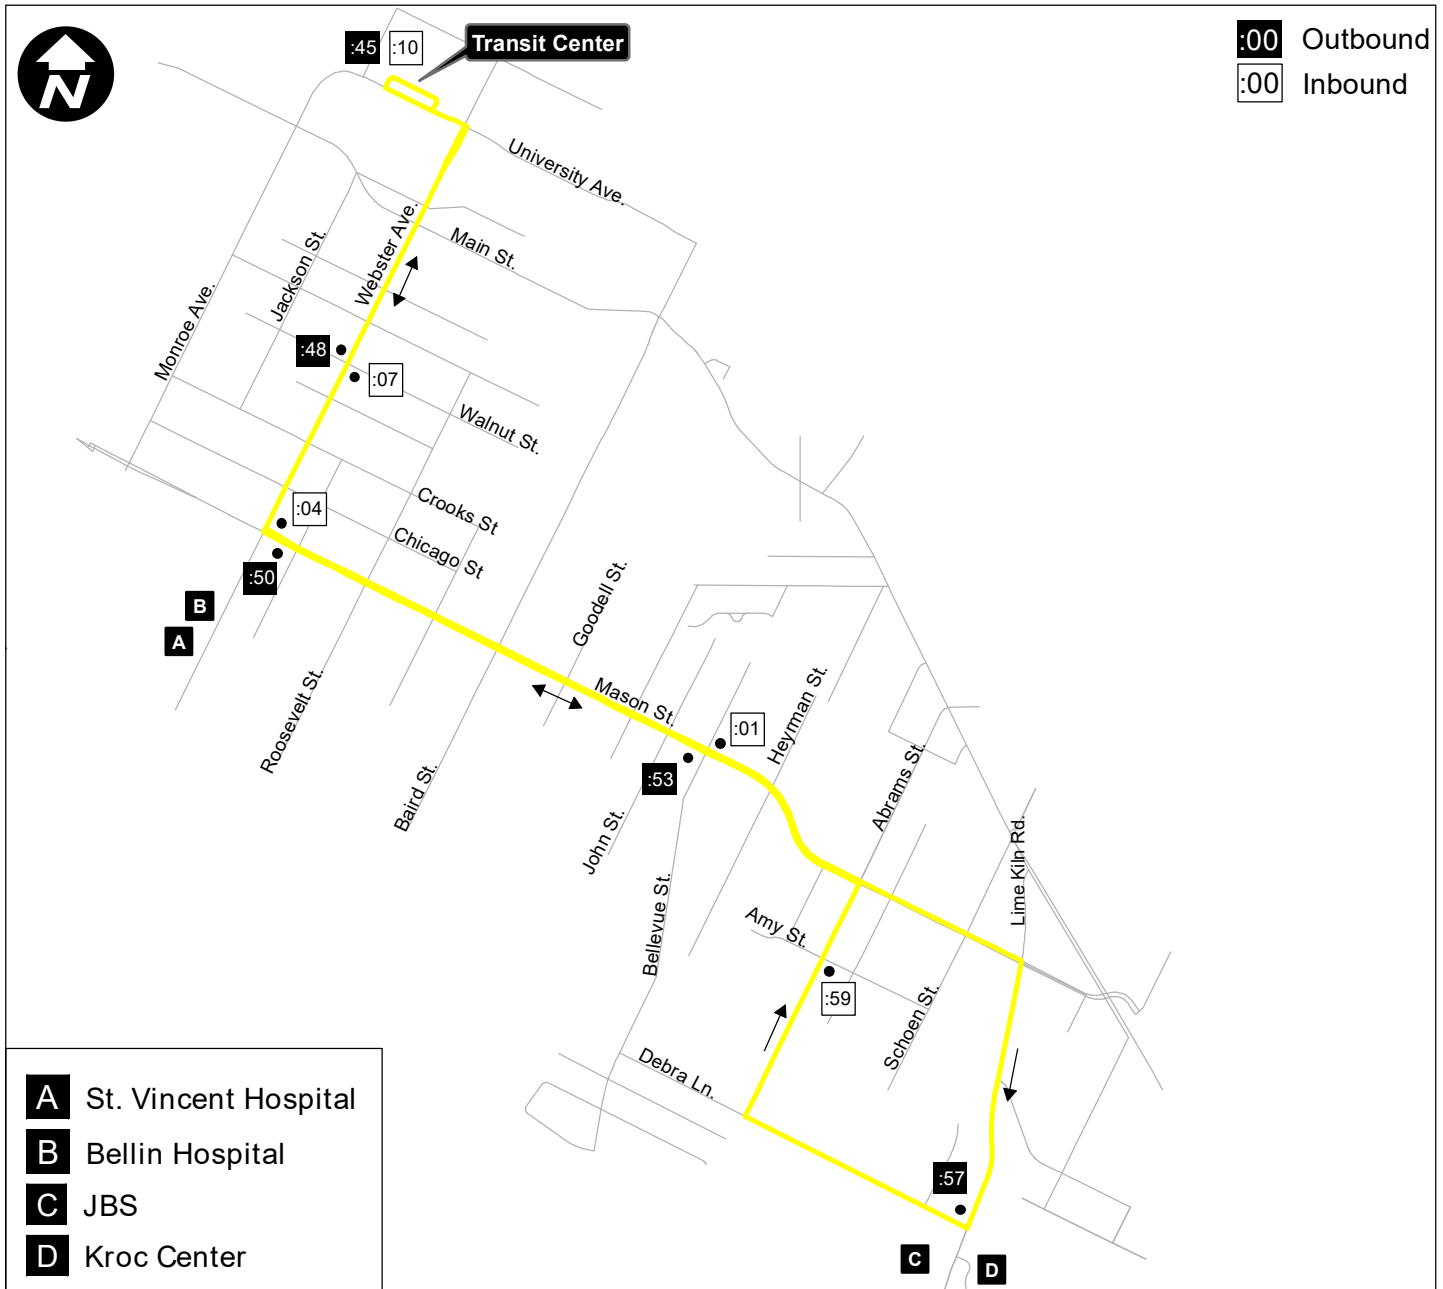

# Route 5 Yellow Line

Monday - Friday

Hourly Service 5:45 AM - 6:15 PM  
(with the last bus departing the Transit Center at 5:45 PM)

Saturday

Hourly Service 7:45 AM - 1:15 PM  
(with the last bus departing the Transit Center at 12:45 PM)

<u>Outbound</u>	<u>Hourly</u>
Transit Center	:45
Webster & Walnut	:48
E Mason & Webster	:50
E Mason & Bellevue	:53
Lime Kiln & Debra	:57

<u>Inbound</u>	<u>Hourly</u>
Abrams & Amy	:59
E Mason & Bellevue	:01
E Mason & Webster	:04
Webster & Walnut	:07
Transit Center	:10