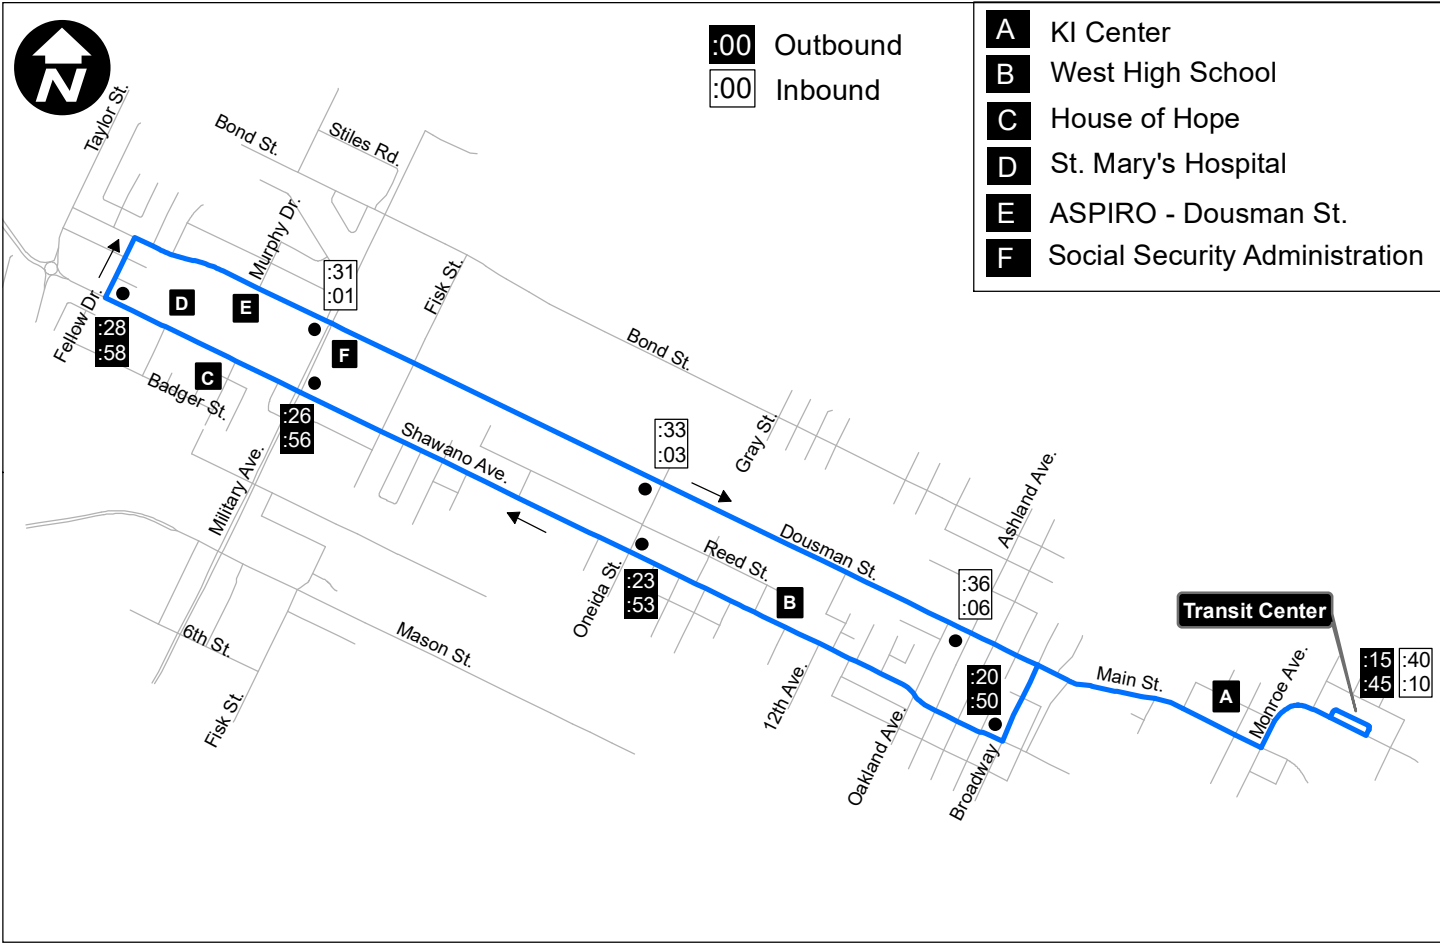

Route 4 Blue Line

Monday - Friday 1/2 Hour Service 5:45 AM - 6:45 PM
 (with the last bus departing the Transit Center at 6:15 PM)

Saturday Hourly Service 7:45 AM - 1:15 PM
 (with the last bus departing the Transit Center at 12:45 PM)

| Outbound | 1/2 Hour | Hourly |
|--------------------|-----------------|---------------|
| Transit Center | :15 | :45 |
| Broadway & Walnut | :20 | :50 |
| Shawano & Oneida | :23 | :53 |
| Shawano & Military | :26 | :56 |
| Shawano & Fellows | :28 | :58 |

| Inbound | 1/2 Hour | Hourly |
|--------------------|-----------------|---------------|
| Dousman & Military | :31 | :01 |
| Dousman & Oneida | :33 | :03 |
| Dousman & Ashland | :36 | :06 |
| Transit Center | :40 | :10 |