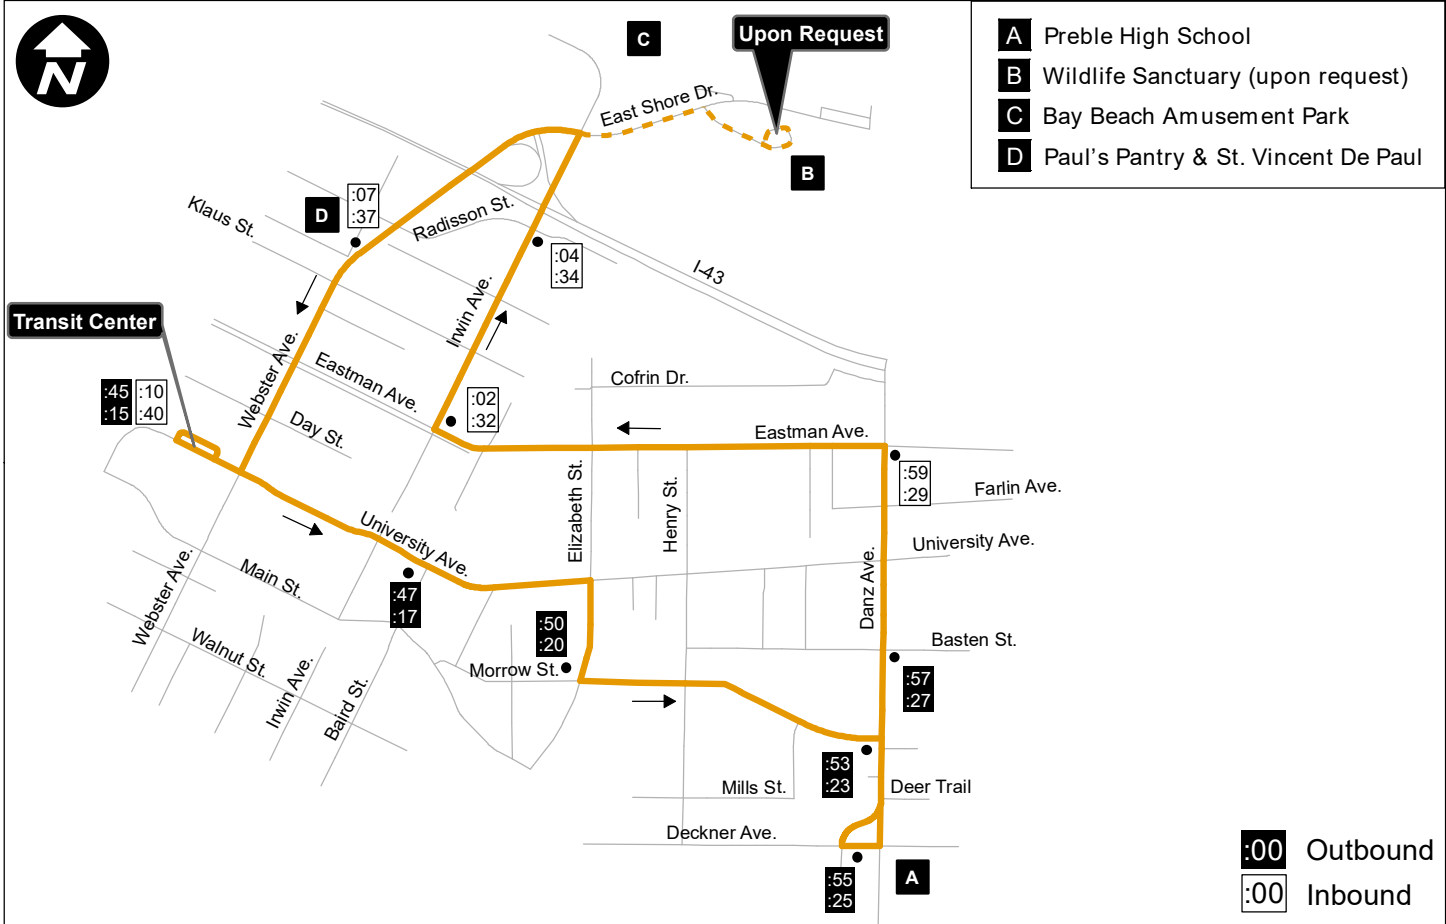

Route 2 Orange Zippin Line

Monday - Friday 1/2 Hour Service 5:45 AM - 6:45 PM
(with the last bus departing the Transit Center at 6:15 PM)

Saturday 1/2 Hour Service 7:45 AM - 1:45 PM
(with the last bus departing the Transit Center at 1:15 PM)

| <u>Outbound</u> | <u>1/2 Hour</u> | |
|--------------------|-----------------|-----|
| Transit Center | :45 | :15 |
| University & Baird | :47 | :17 |
| Elizabeth & Morrow | :50 | :20 |
| Morrow & Danz | :53 | :23 |
| Deckner & Danz | :55 | :25 |
| Danz & Basten | :57 | :27 |

| <u>Inbound</u> | <u>1/2 Hour</u> | |
|-----------------------|-----------------|-----|
| Danz & Eastman | :59 | :29 |
| Eastman & Irwin | :02 | :32 |
| Irwin & Radisson | :04 | :34 |
| Webster & Vanderbraak | :07 | :37 |
| Transit Center | :10 | :40 |