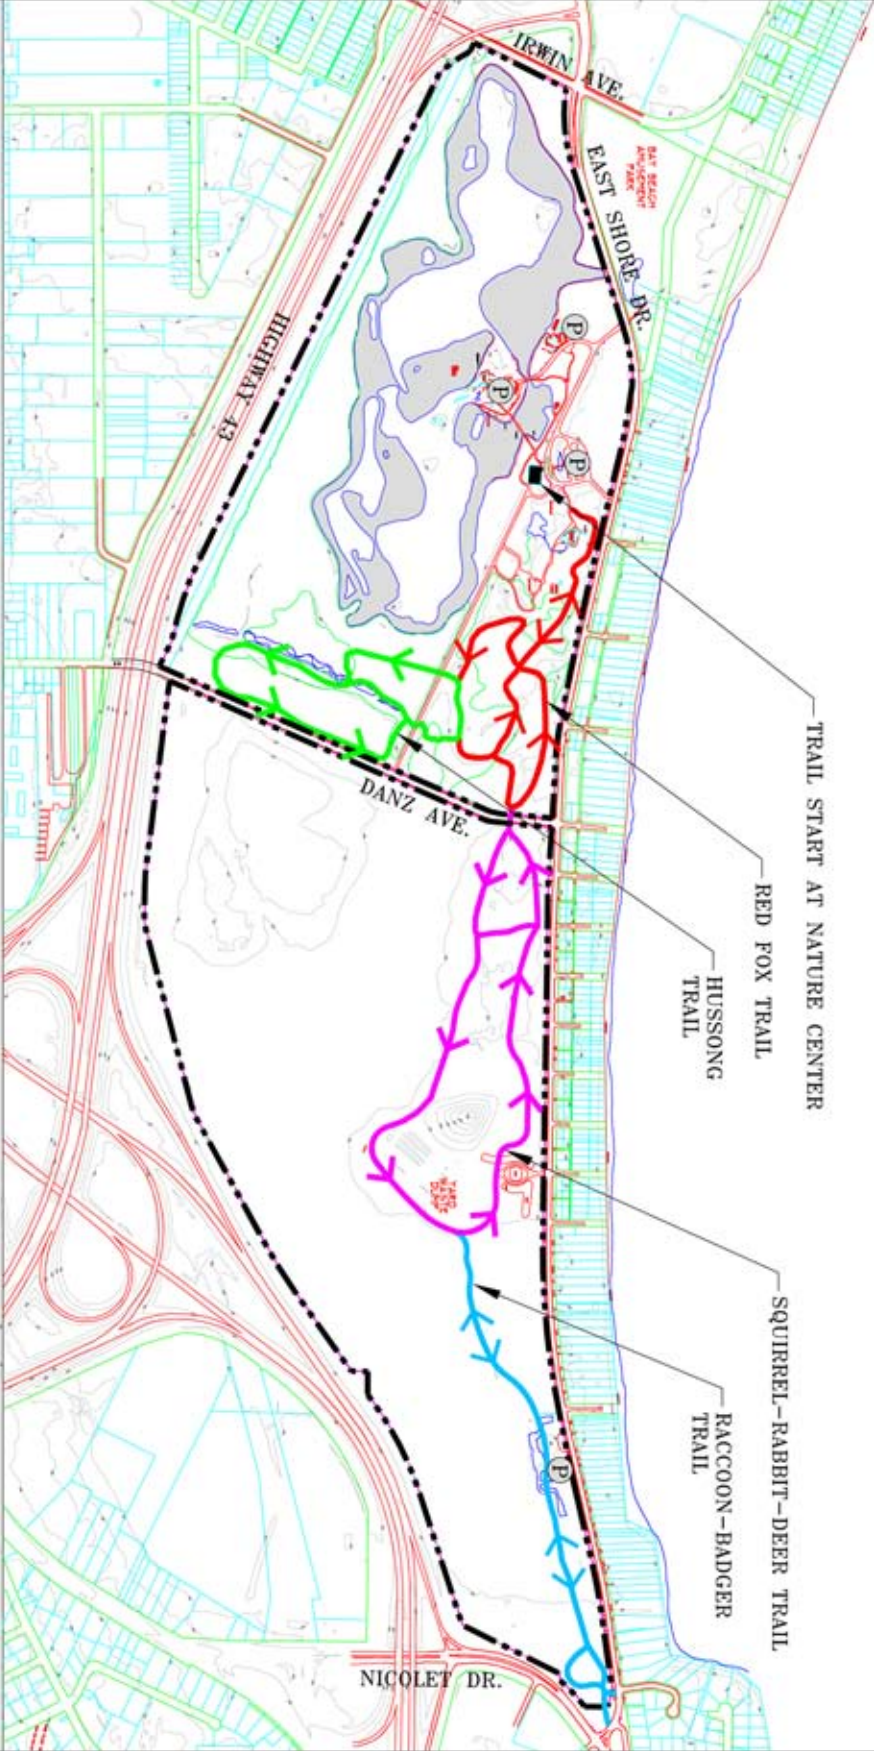

- 1.02 Miles — RED FOX TRAIL
- 1.01 Miles — HUSSONG TRAIL
- 1.36 Miles — SQUIRREL-RABBIT-DEER TRAIL
- 0.84 Miles — RACCOON-BADGER TRAIL

- RED FOX TRAIL
- HUSSONG TRAIL
- SQUIRREL-RABBIT-DEER TRAIL
- RACCOON-BADGER TRAIL

P PARKING

4.23 TOTAL MILES OF SKI TRAIL

TRAIL START AT NATURE CENTER

RED FOX TRAIL

HUSSONG TRAIL

SQUIRREL-RABBIT-DEER TRAIL

RACCOON-BADGER TRAIL

IRWIN AVE.

EAST SHORE DR.

HIGHWAY 43

DANZ AVE.

NICOLET DR.

BAT RESCUE AND FOSTER CARE

Mountain